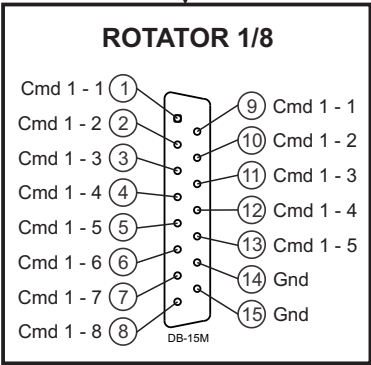

# RS-48 IDENTIFICATION PIN

## RS-48

HAMPLUS			
Size:	Number:	Identification Pin	Rev.
<b>A4</b>		<b>RS-48</b>	<b>1.0</b>
Date:	22 / 02 / 2017	By:	Valmor
Filename:	PI-RS48	Page:	1 / 1