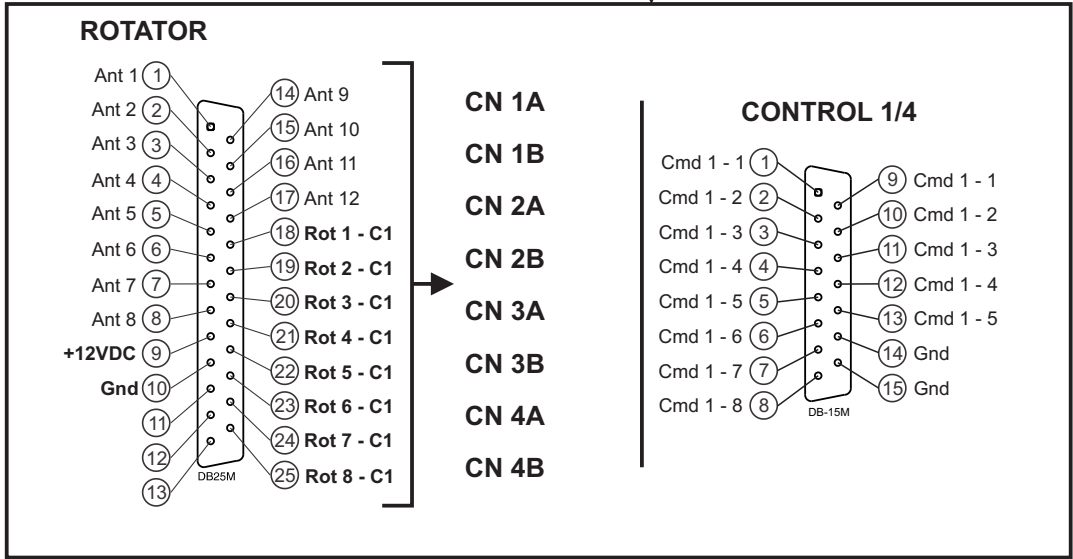

# RS-48 IDENTIFICATION PIN

## RS-48

HAMPLUS			
Size:	Number:	Identification Pin	Rev.
<b>A4</b>		<b>RS-48</b>	<b>1.0</b>
Date:	22 / 02 / 2017	By:	Valmor
Filename:	PI-RS48	Page:	1 / 1