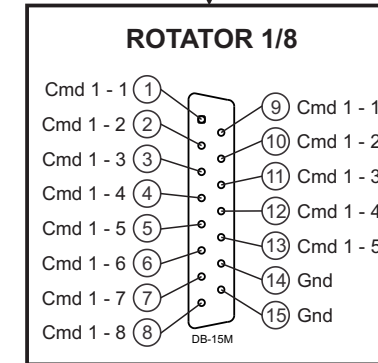

# RS-28 IDENTIFICATION PIN

## RS-28

HAMPLUS			
Size:	Number:	Identification Pin	Rev.
<b>A4</b>		<b>RS-28</b>	<b>1.0</b>
Date:	21 / 02 / 2017	By:	Valmor
Filename:	PI-RS28	Page:	1 / 1