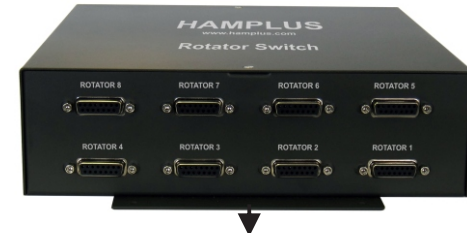

# RS-28 IDENTIFICATION PIN

## RS-28

HAMPLUS			
Size:	Number:	Identification Pin	Rev.
<b>A4</b>		<b>RS-28</b>	<b>1.0</b>
Date:	21 / 02 / 2017	By:	Valmor
Filename:	PI-RS28	Page:	1 / 1