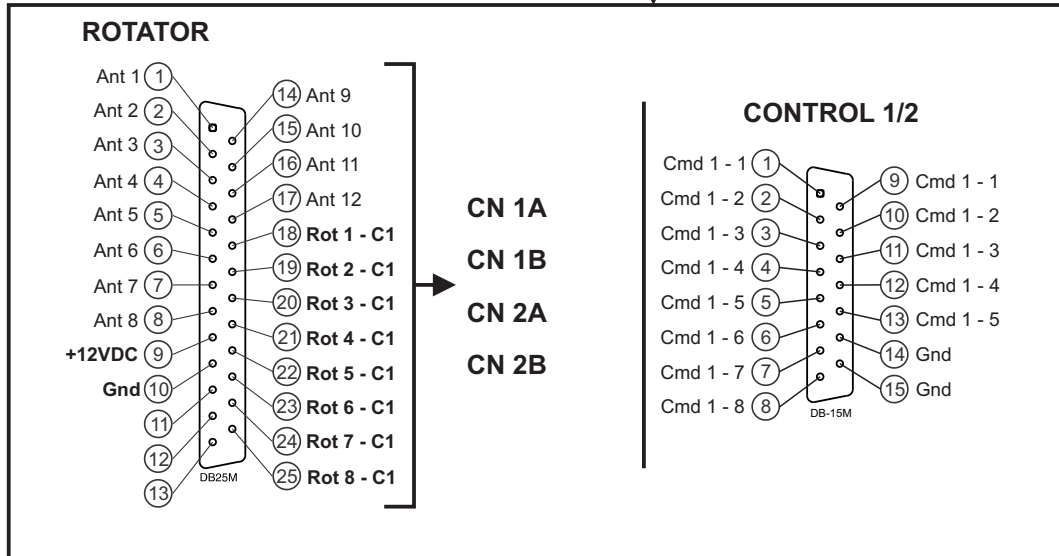

# RS-28 IDENTIFICATION PIN

## RS-28

HAMPLUS			
Size:	Number:	Identification Pin	Rev.
<b>A4</b>		<b>RS-28</b>	<b>1.0</b>
Date:	21 / 02 / 2017	By:	Valmor
Filename:	PI-RS28	Page:	1 / 1