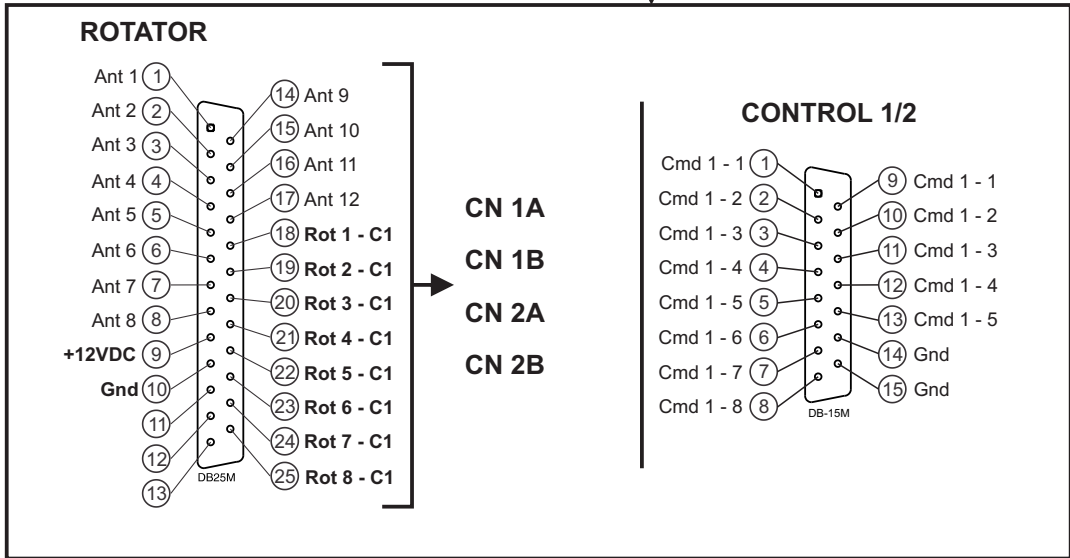

# RS-24 IDENTIFICATION PIN

## RS-24

HAMPLUS			
Size:	Number:	Identification Pin	Rev.
<b>A4</b>		<b>RS-24</b>	<b>1.0</b>
Date:	21 / 02 / 2017	By:	Valmor
Filename:	PI-RS24	Page:	1 / 1