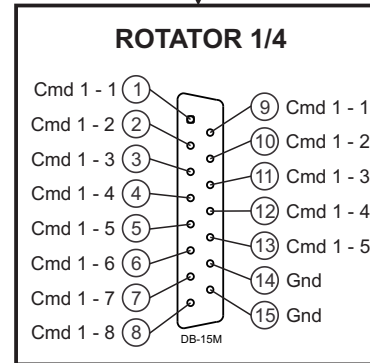

# RS-24 IDENTIFICATION PIN

## RS-24

HAMPLUS			
Size:	Number:	Identification Pin	Rev.
<b>A4</b>		<b>RS-24</b>	<b>1.0</b>
Date:	21 / 02 / 2017	By:	Valmor
Filename:	PI-RS24	Page:	1 / 1