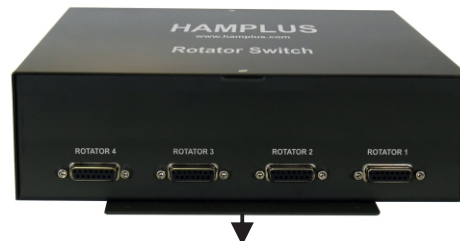

# RS-24 IDENTIFICATION PIN

## RS-24

HAMPLUS			
Size:	Number:	Identification Pin	Rev.
<b>A4</b>		<b>RS-24</b>	<b>1.0</b>
Date:	21 / 02 / 2017	By:	Valmor
Filename:	PI-RS24	Page:	1 / 1