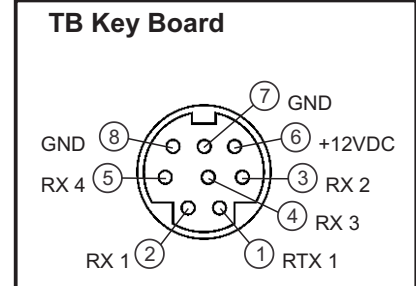

MBD-12F IDENTIFICATION PIN

HAMPLUS			
Size: A4	Number: Connection Cable	Rev. 1.0	
MBD12F		By: Valmor	
Date: 20 / 02 / 2017	Filename: PI-MBD12F		
Page: 1 / 1			