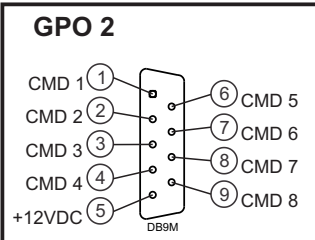

MBD-12F IDENTIFICATION PIN

HAMPLUS			
Size: A4	Number: Connection Cable	Rev. 1.0	
MBD12F		By: Valmor	
Date: 20 / 02 / 2017	Filename: PI-MBD12F		
Page: 1 / 1			