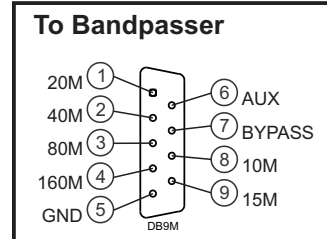

MBD-12F IDENTIFICATION PIN

HAMPLUS			
Size: A4	Number: Connection Cable	Rev. 1.0	
MBD12F		By: Valmor	
Date: 20 / 02 / 2017	Filename: PI-MBD12F		
Page: 1 / 1			