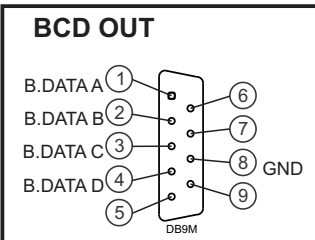

MBD-12F IDENTIFICATION PIN

HAMPLUS			
Size: A4	Number: Connection Cable	Rev. 1.0	
MBD12F		By: Valmor	
Date: 20 / 02 / 2017	Filename: PI-MBD12F		
Page: 1 / 1			