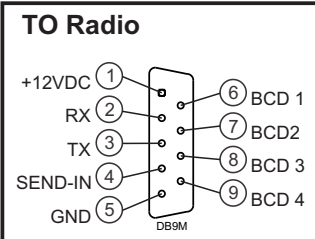

MBD-12F IDENTIFICATION PIN

HAMPLUS			
Size: A4	Number: Connection Cable	Rev. 1.0	
MBD12F		By: Valmor	
Date: 20 / 02 / 2017	Filename: PI-MBD12F		
Page: 1 / 1			