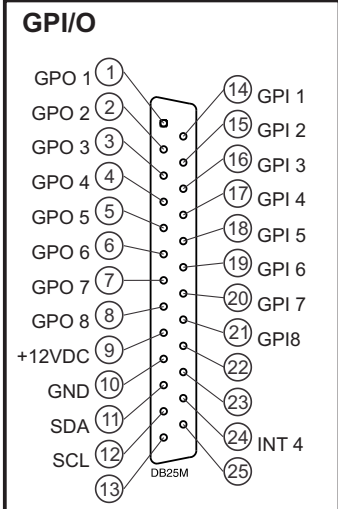

MBD-12F IDENTIFICATION PIN

HAMPLUS			
Size: A4	Number: Connection Cable	Rev. 1.0	
MBD12F		By: Valmor	
Date: 20 / 02 / 2017	Filename: PI-MBD12F		
Page: 1 / 1			