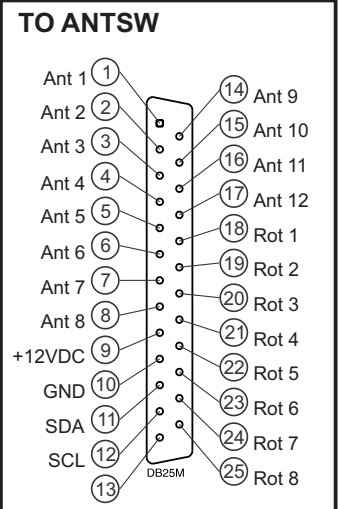

MBD-12F IDENTIFICATION PIN

HAMPLUS			
Size: A4	Number: Connection Cable	Rev. 1.0	
MBD12F		By: Valmor	
Date: 20 / 02 / 2017	Filename: PI-MBD12F		
Page: 1 / 1			