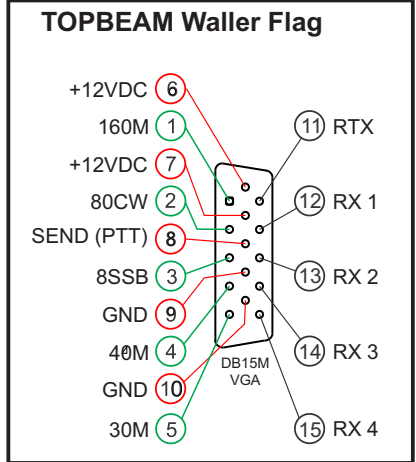

MBD-12F IDENTIFICATION PIN

HAMPLUS			
Size: A4	Number: Connection Cable	Rev. 1.0	
MBD12F		By: Valmor	
Date: 20 / 02 / 2017	Filename: PI-MBD12F		
Page: 1 / 1			